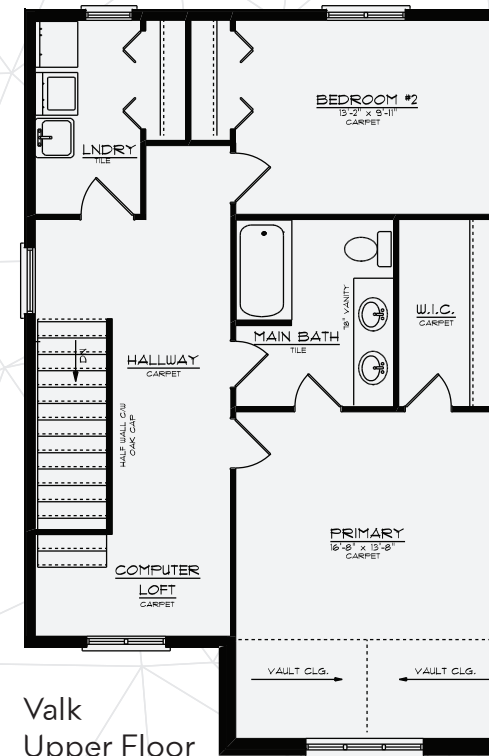

## The Valk

Semi Detached

Square Footage: 1,463

Bedrooms: 2

Bathrooms: 1.5

Storeys: 2

2 bedroom, 2 storey, 1 1/2 baths,  
single garage door, spacious  
main floor, second floor laundry,  
oversized primary walk in closet.

# The Valk

Semi Detached

Square Footage: 1,463

Bedrooms: 2

Bathrooms: 1.5

Storeys: 2

2 bedroom, 2 storey, 1 1/2 baths, single garage door, spacious main floor, second floor laundry, oversized primary walk in closet

[www.bromberghomes.com](http://www.bromberghomes.com)

Valk Main Floor  
586 Sq. Ft.

Dempsey Main Floor

Valk Upper Floor  
877 Sq. Ft.

Dempsey Upper Floor