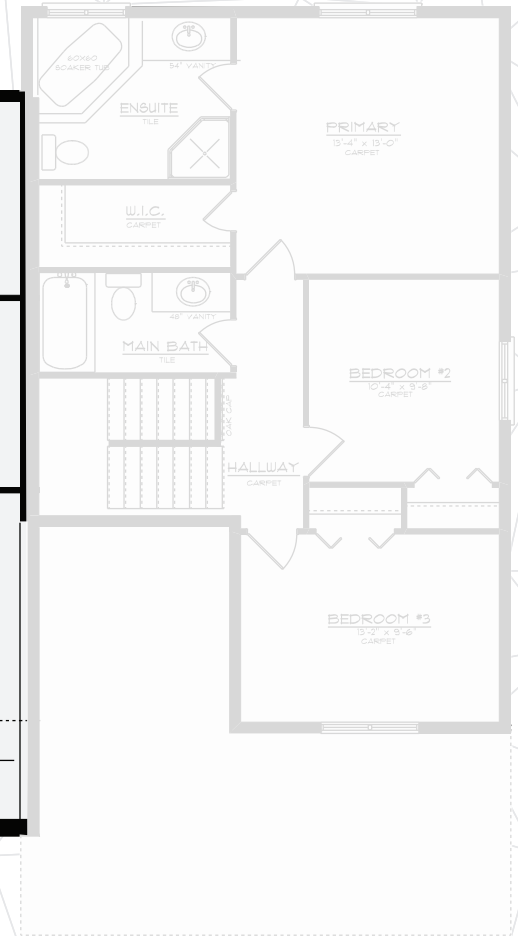

## The Valk

Semi Detached

Square Footage: 1,463

Bedrooms: 2

Bathrooms: 1.5

Storeys: 2

2 bedroom, 2 storey, 1 1/2 baths,  
single garage door, spacious  
main floor, second floor laundry,  
oversized primary walk in closet.

# The Valk

Semi Detached

Square Footage: 1,463

Bedrooms: 2

Bathrooms: 1.5

Storeys: 2

2 bedroom, 2 storey, 1 1/2 baths, single garage door, spacious main floor, second floor laundry, oversized primary walk in closet

[www.bromberghomes.com](http://www.bromberghomes.com)

Valk Main Floor  
586 Sq. Ft.

Dempsey Main Floor

Valk Upper Floor  
877 Sq. Ft.

Dempsey Upper Floor