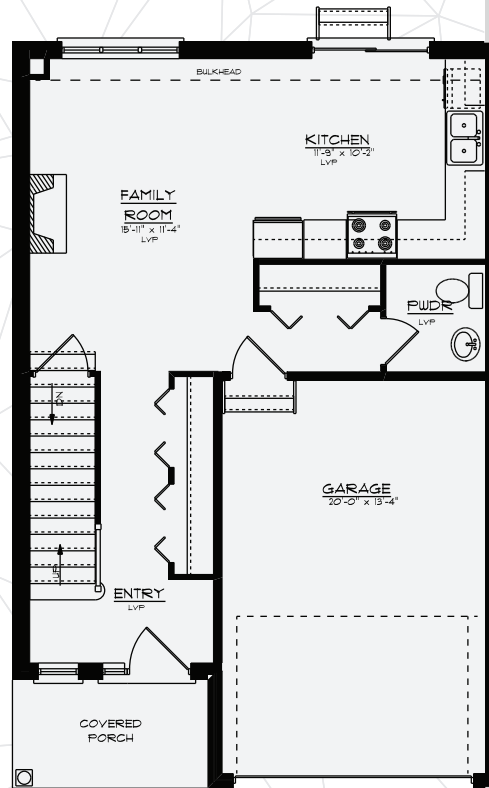

## The Valk

Semi Detached

Square Footage: 1,463

Bedrooms: 2

Bathrooms: 1.5

Storeys: 2

2 bedroom, 2 storey, 1 1/2 baths,  
single garage door, spacious  
main floor, second floor laundry,  
oversized primary walk in closet.

# The Valk

Semi Detached

Square Footage: 1,463

Bedrooms: 2

Bathrooms: 1.5

Storeys: 2

2 bedroom, 2 storey, 1 1/2 baths, single garage door, spacious main floor, second floor laundry, oversized primary walk in closet

[www.bromberghomes.com](http://www.bromberghomes.com)

Valk Main Floor  
586 Sq. Ft.

Dempsey Main Floor

Valk Upper Floor  
877 Sq. Ft.

Dempsey Upper Floor